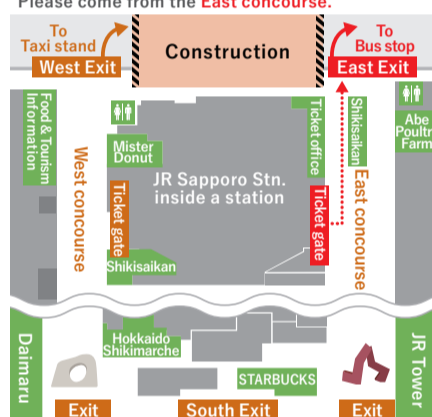

Timetable during the Fireworks Festival [26 July, 2024]

To JR Sapporo Stn.				To Hotel			
	From Premier Hotel -TSUBAKI- Sapporo	Susukino Minami 4-jo Nishi 2-chome Stop	Arrival at Sapporo Stn. North Side		From Sapporo Stn. North Side	→	Arrival at Premier Hotel -TSUBAKI- Sapporo
1st	8:30	→	*Approximately 25 min to Sapporo Stn.	11th	9:00	→	*Approximately 25 min to Hotel.
2nd	9:30			12th	10:00		
3rd	10:30			13th	11:00		
4th	11:30			14th	12:00		
5th	14:00			15th	14:30		
6th	15:00	○		16th	15:30		
7th	16:00			17th	16:30		
8th	17:00			18th	17:30		
9th	18:00			19th	18:30		
10th	19:00			20th	19:30		

*Please not that you are unable to take the bus from near Susukino Minami 4-jo Nishi 2-chome.

To Hotel ※Fig.3 ※Fig.4

To go to parking space please cross the **YELLOW PEDESTRIAN** from cross walk Sapporo Stn.

(Crossing the bus pool lane is prohibited)

Fig.1/To JR Sapporo Stn. bus stop

Stop at **Susukino Minami 4-jo Nishi 2-chome**

Fig.2/To Hotel bus stop

JR Sapporo Stn. North Side Bus Terminal

Fig.3/Map of the JR Sapporo Stn. North Side

Please come from the **East concourse**.

Normal Timetable During the Fireworks Festival, see above for additional service.

To JR Sapporo Stn.				To Hotel			
	From Premier Hotel -TSUBAKI- Sapporo	Susukino Minami 4-jo Nishi 2-chome Stop	Arrival at Sapporo Stn. North Side		From Sapporo Stn. North Side	→	Arrival at Premier Hotel -TSUBAKI- Sapporo
1st	8:30	→	*Approximately 25 min to Sapporo Stn.	11th	9:00	→	*Approximately 25 min to Hotel.
2nd	9:30			12th	10:00		
3rd	10:30			13th	11:00		
4th	11:30			14th	12:00		
5th	14:00			15th	14:30		
6th	15:00	○		16th	15:30		
7th	16:00			17th	16:30		
8th	17:00			18th	17:30		
9th	18:00			19th	18:30		
10th	19:00			20th	19:30		